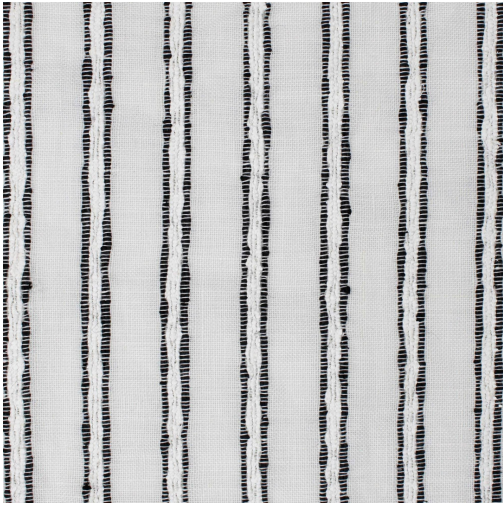

# LUXURY TEXTURES

## St GALLEN -STRIPE

Repeat Vertical: NONE

Repeat Horizontal: 8.75"

**Contents :** 82% Linen, 2% Wool, 16% Poly

**Width :** 125

**Opacity :**

**Price Level :**

**Notes :**

Roman

image not found or type unknown

Drapery