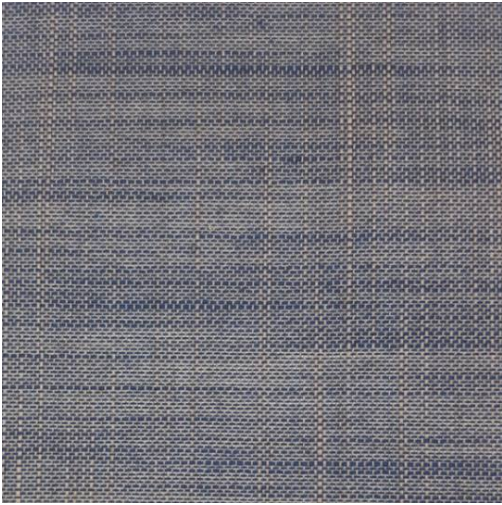

ROLLER SHADES

BRASILIA - DENIM

14-200-107

Contents : 100% CS Trevira

Width : 118

Opacity : Sheer

Price Level :

Notes : Indoor / Outdoor

Indoor / Outdoor

Roman

Roller

Valance

Cut By The Yard

Trevira