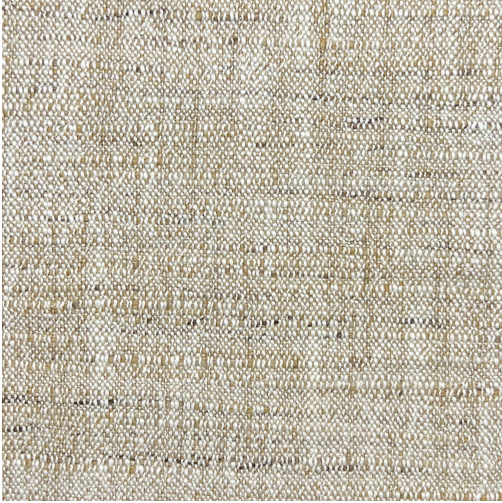

LUXURY TEXTURES

Port - Chestnut

Contents : 69% LINEN / 21% PAN / 10% PES

Width : 118

Opacity : Price Level

Price Level :

Notes :